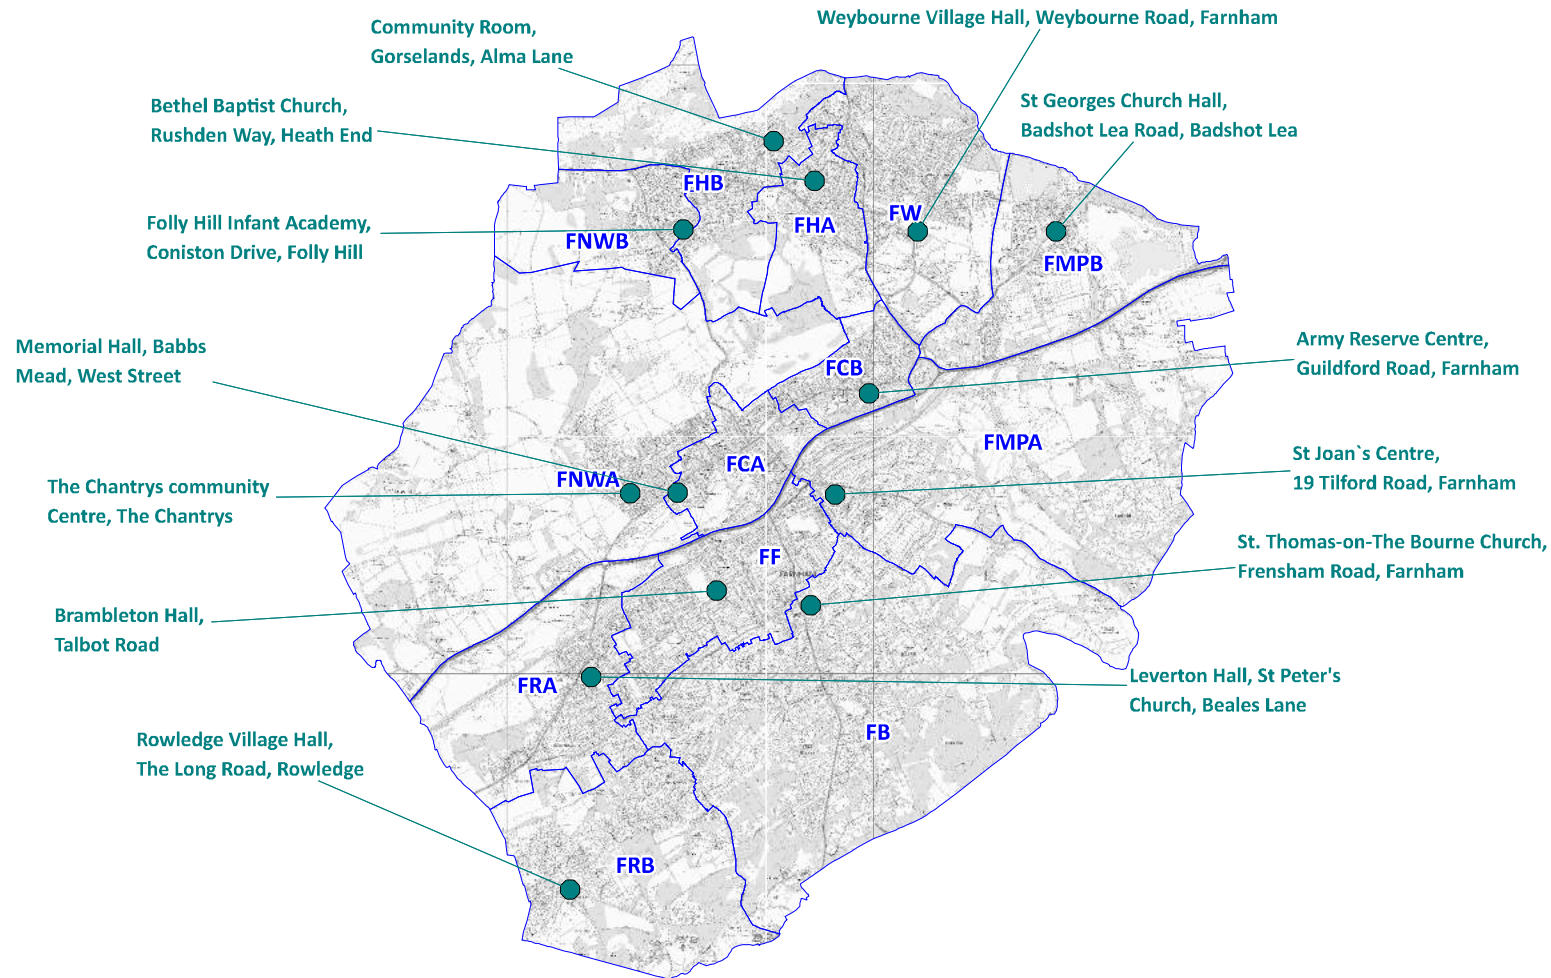

You are granted a non-exclusive, royalty free, revocable licence solely to view the Licensed Data for non-commercial purposes for the period during which Waverley Borough Council makes it available.

You are not permitted to copy, sub-license, distribute, sell or otherwise make available the Licensed Data to third parties in any form. Third party rights to enforce the terms of this licence shall be reserved to OS.

Map 5

Waverley Borough Council
The Burys
Godalming
Surrey
GU7 1HR
Telephone: 01483 523333
Fax No: 01483 426337

1:35000