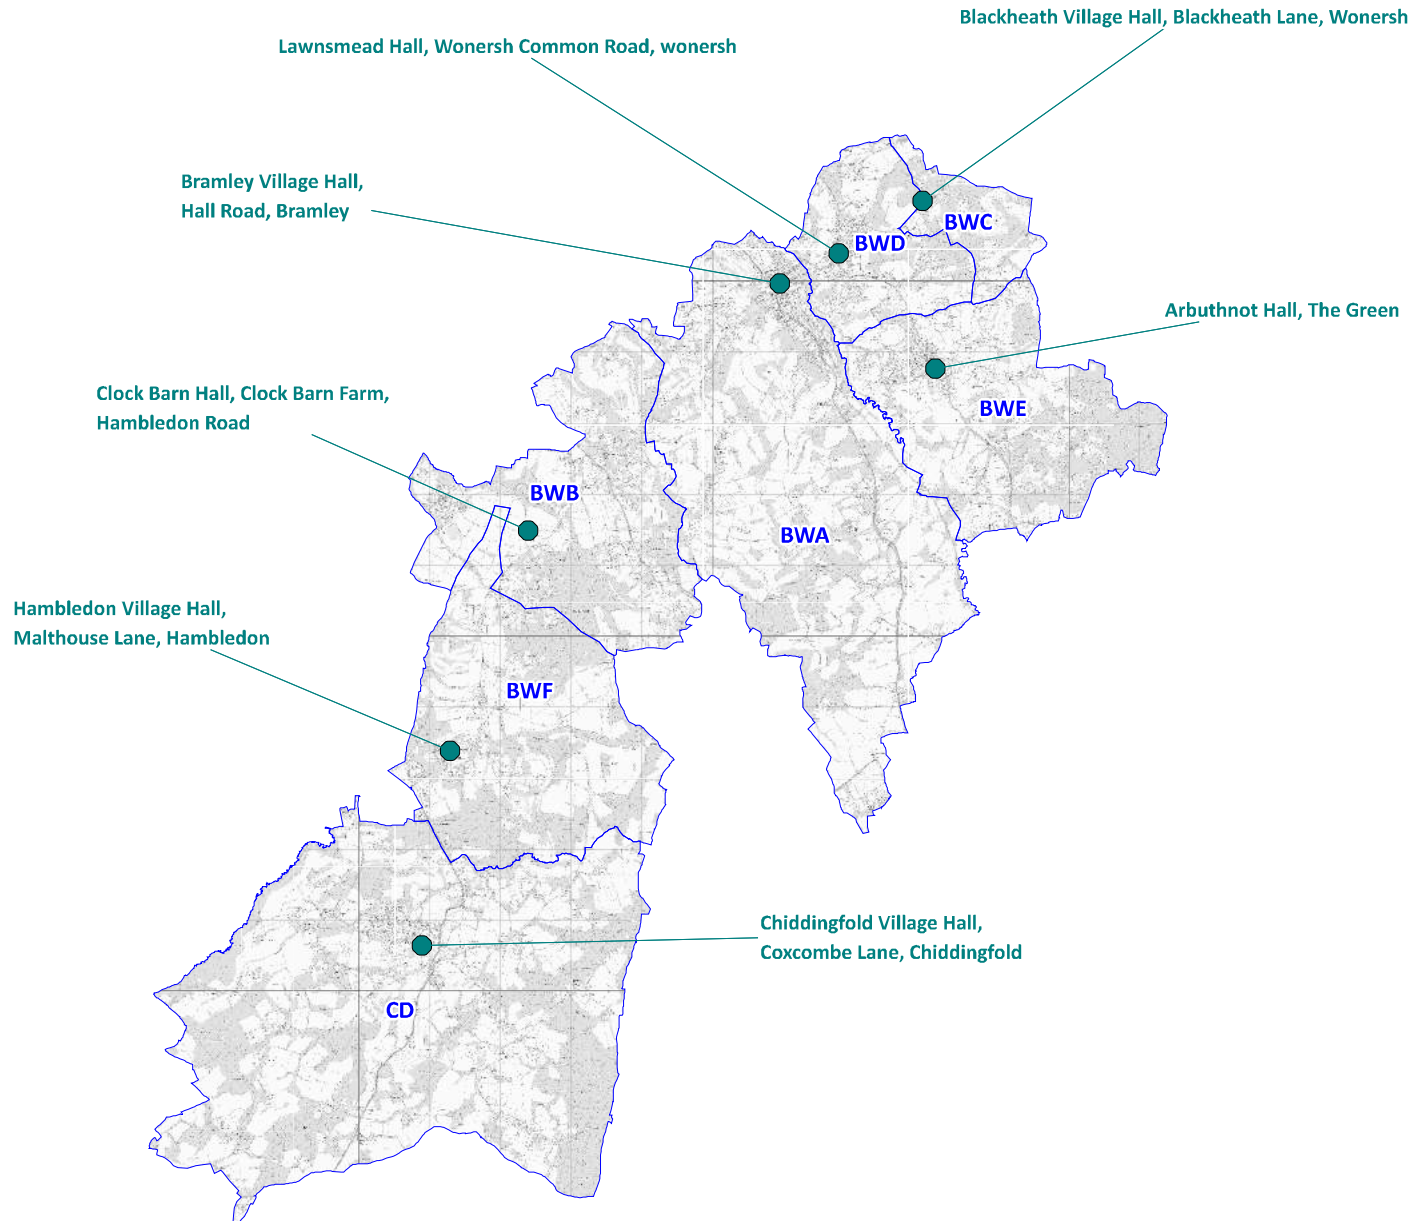

You are granted a non-exclusive, royalty free, revocable licence solely to view the Licensed Data for non-commercial purposes for the period during which Waverley Borough Council makes it available.

You are not permitted to copy, sub-license, distribute, sell or otherwise make available the Licensed Data to third parties in any form. Third party rights to enforce the terms of this licence shall be reserved to OS.

Map 2

Waverley Borough Council
The Burys
Godalming
Surrey
GU7 1HR
Telephone: 01483 523333
Fax No: 01483 426337

1:60000