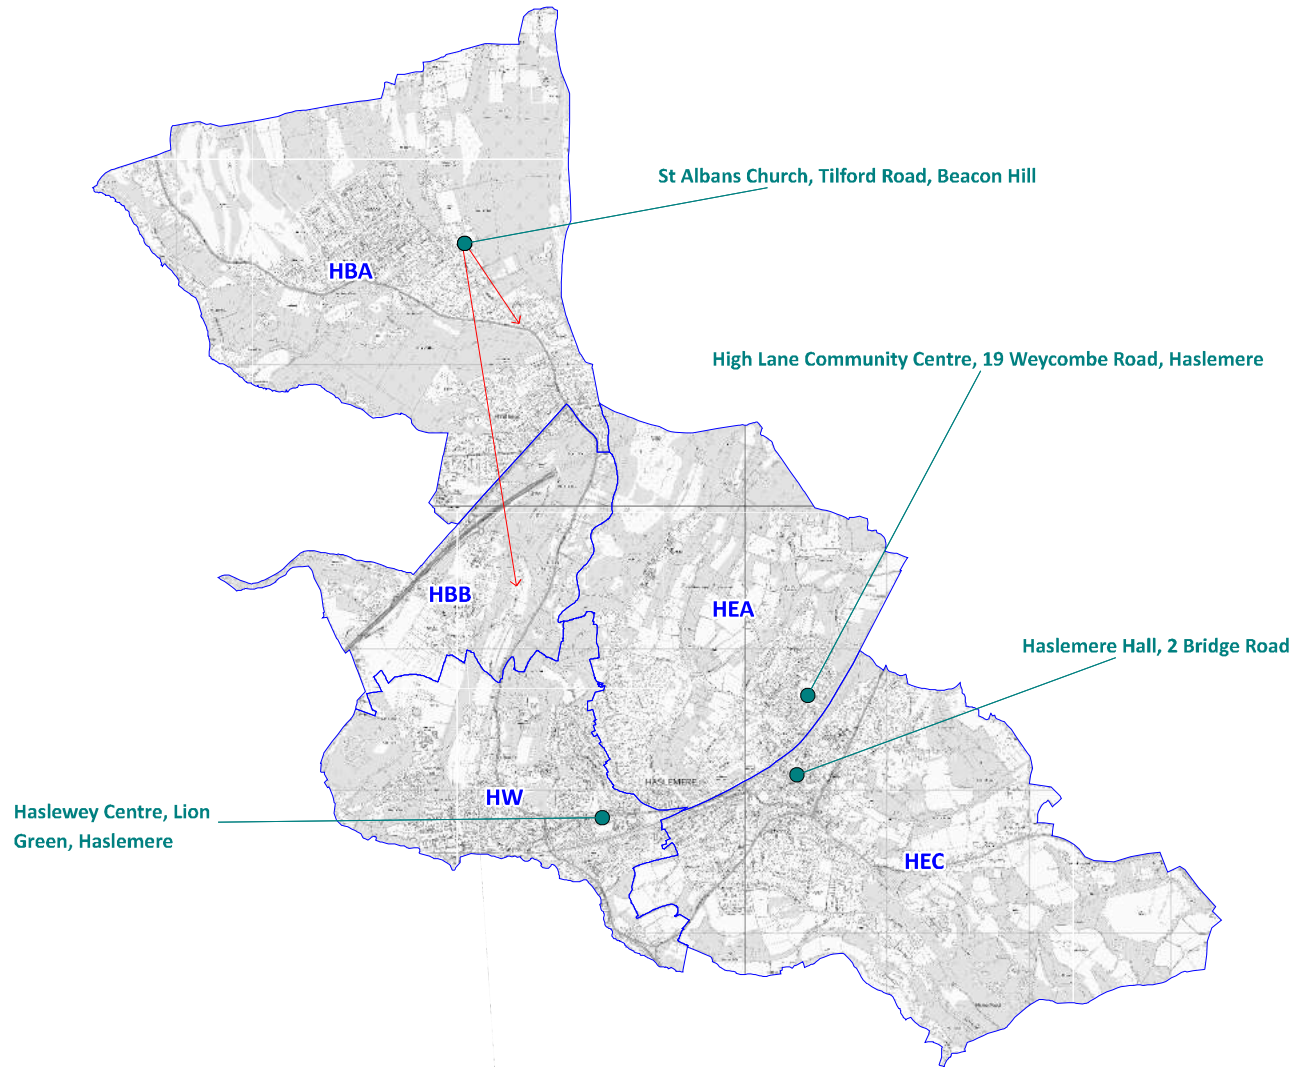

You are granted a non-exclusive, royalty free, revocable licence solely to view the Licensed Data for non-commercial purposes for the period during which Waverley Borough Council makes it available.

You are not permitted to copy, sub-license, distribute, sell or otherwise make available the Licensed Data to third parties in any form. Third party rights to enforce the terms of this licence shall be reserved to OS.

Map 7

Waverley Borough Council
The Burys
Godalming
Surrey
GU7 1HR
Telephone: 01483 523333
Fax No: 01483 426337

1:30.000