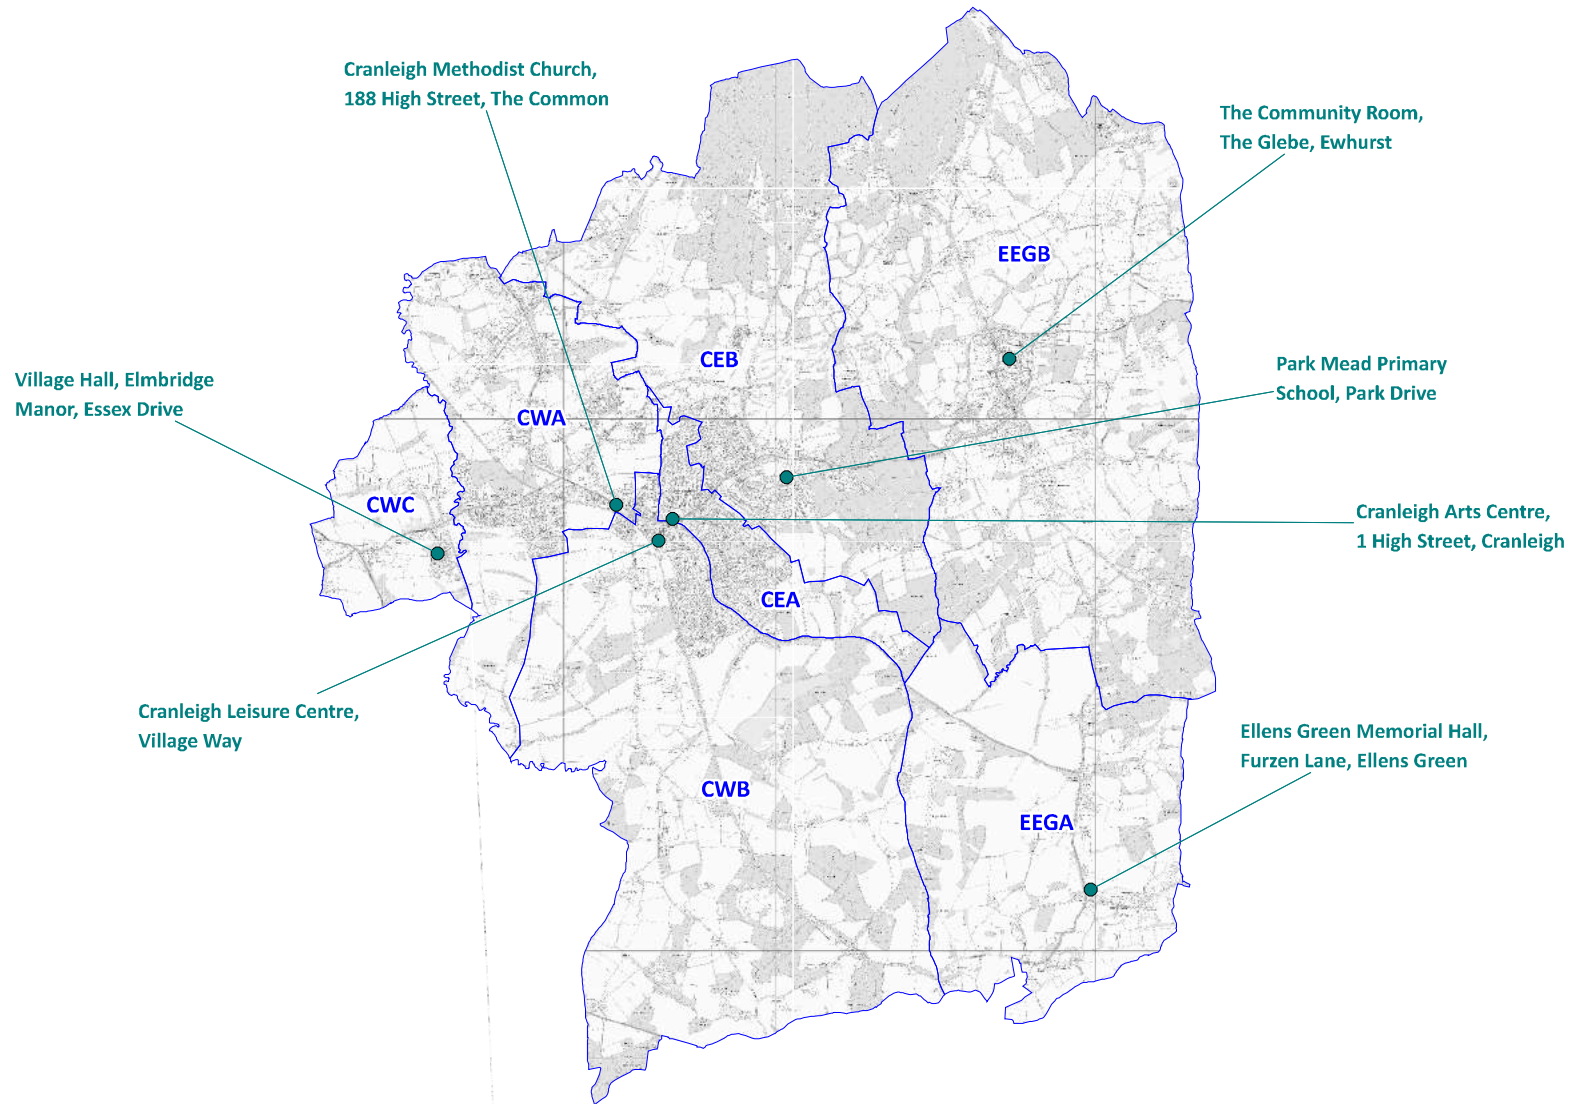

You are granted a non-exclusive, royalty free, revocable licence solely to view the Licensed Data for non-commercial purposes for the period during which Waverley Borough Council makes it available.

You are not permitted to copy, sub-license, distribute, sell or otherwise make available the Licensed Data to third parties in any form. Third party rights to enforce the terms of this licence shall be reserved to OS.

Map 4

Waverley Borough Council
The Burys
Godalming
Surrey
GU7 1HR
Telephone: 01483 523333
Fax No: 01483 426337

1:40000